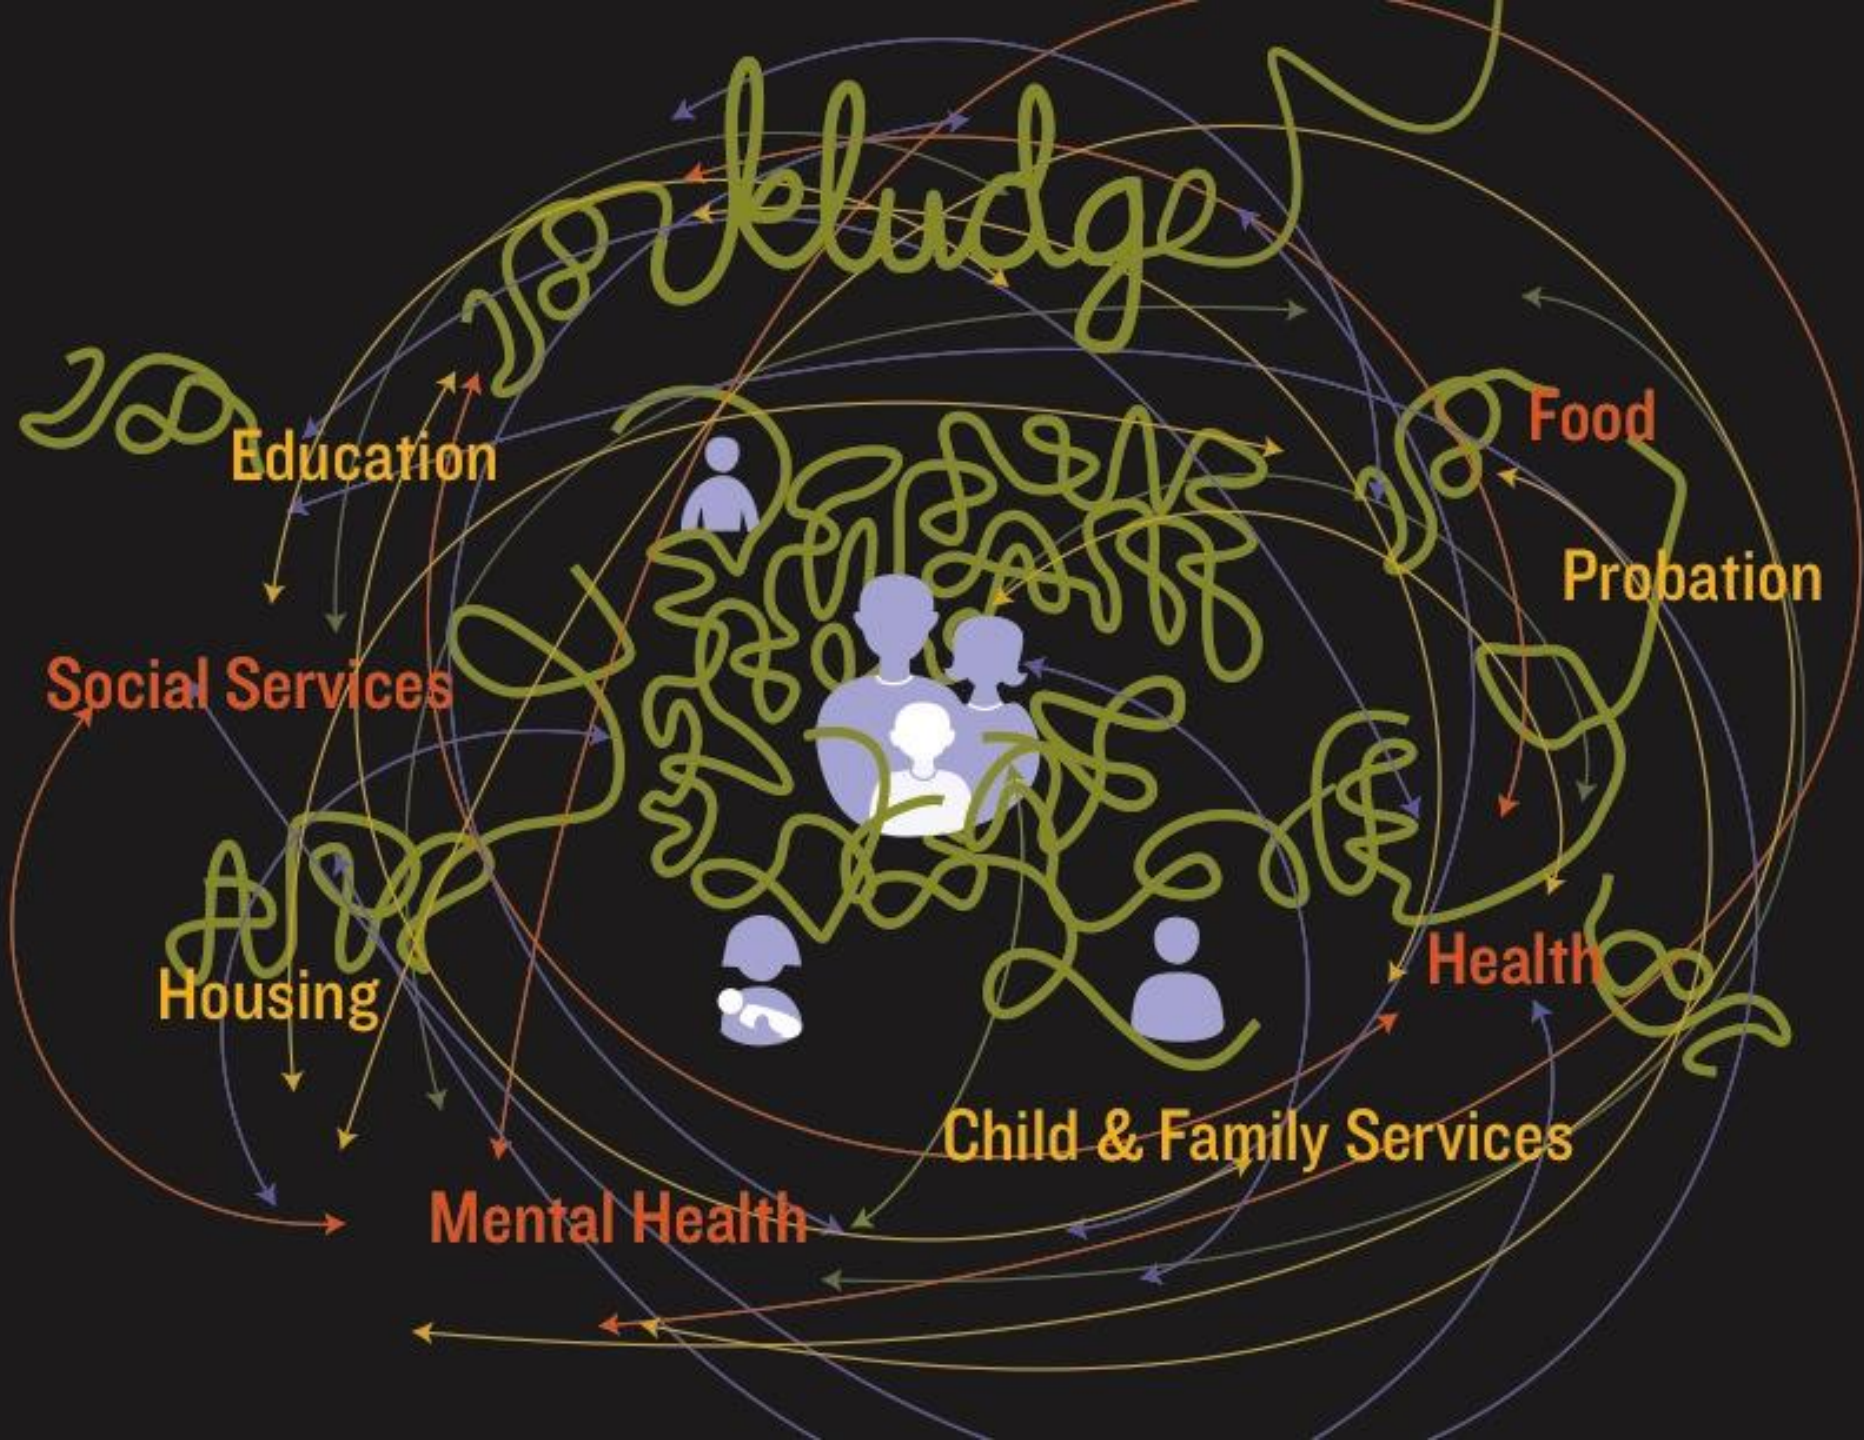

Lessons Learned

- **Bad Systems Trump Good Programs**
- **Kludge Eats Innovation for Lunch**

Lessons Learned

- **Bad Systems Trump Good Programs**
- **Kludge Eats Innovation for Lunch**
- **Stick With It to Scale**

Stairway to Scale

3/28, 2039

THE ANNIE E. CASEY FOUNDATION

Patrick T. McCarthy, President & CEO

www.aecf.org