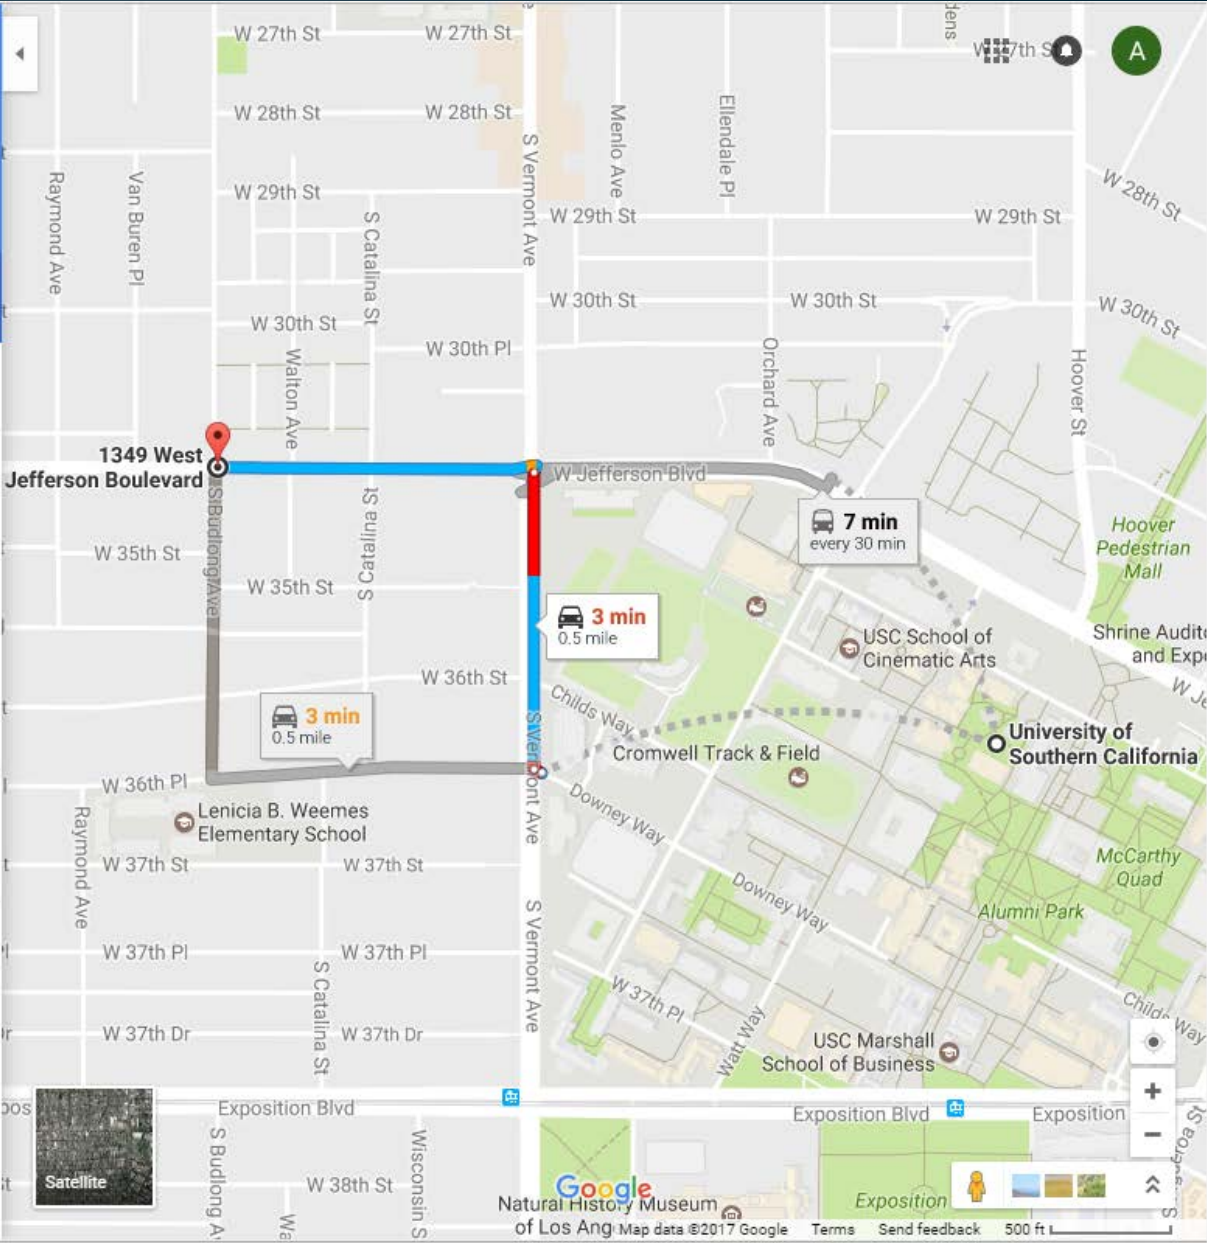

Panel 2: Opportunity Neighborhoods

Angela Johnson Meszaros

University of Southern California
 1349 W Jefferson Blvd, Los Angeles, CA

Leave now OPTIONS

Send directions to your phone

via S Vermont Ave and W Jefferson Blvd **3 min**
0.5 mile
 Fastest route, despite the usual traffic
[DETAILS](#)

via W 36th Pl and S Budlong Ave **3 min**
0.5 mile
 The usual traffic

4:23 PM–4:30 PM **7 min**
 550

W Jefferson Blvd

Los Angeles, California

Street View - Jan 2017

Hide imagery

1360 W Jefferson Blvd

Los Angeles, California

Street View - Jan 2017

W 30th St

The Juanita J. Ho

John's Village Cleaners

1349 West
Jefferson Boulevard

W Jefferson Blvd

Korean National
Association Memorial

W Jefferson Blvd